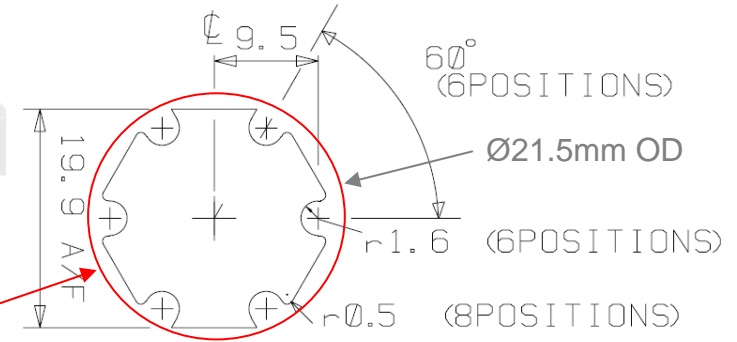

DK Thermal Solutions

Standard Star PCB and 30up array dimensions

OSRAM

| | Material Grade | Thermal Conductivity | Dielectric Thickness |
|--|----------------|----------------------|----------------------|
| | T-Lam 1ka 04 | 3 W/mK | 100 µm |
| | MP 03 | 1.3 W/mK | 75 µm |
| | K1-Z | 2 W/mK | 80 µm |
| | VT-4A1 | 1.3 W/mK | 75 µm |
| | NRA-8 | 1.8 W/mK | 80 µm |