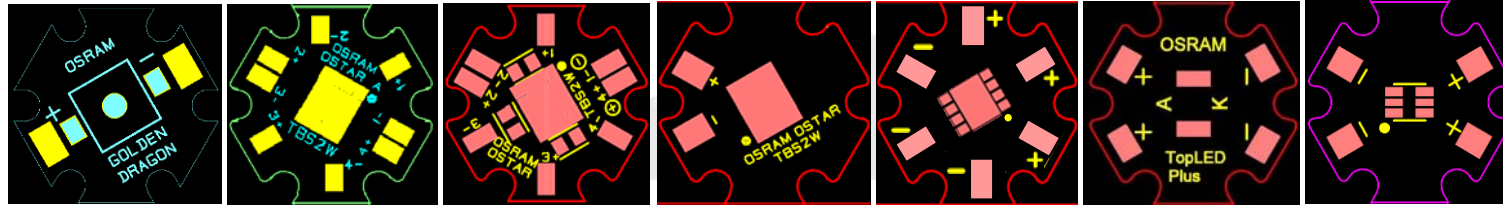

DK Thermal Solutions

OSRAM

Golden Dragon

Ostar

Ostar with additional pads for series connection

Ostar Series

Ostar PLUS

TOPLED PLUS

Advanced Power TOPLED