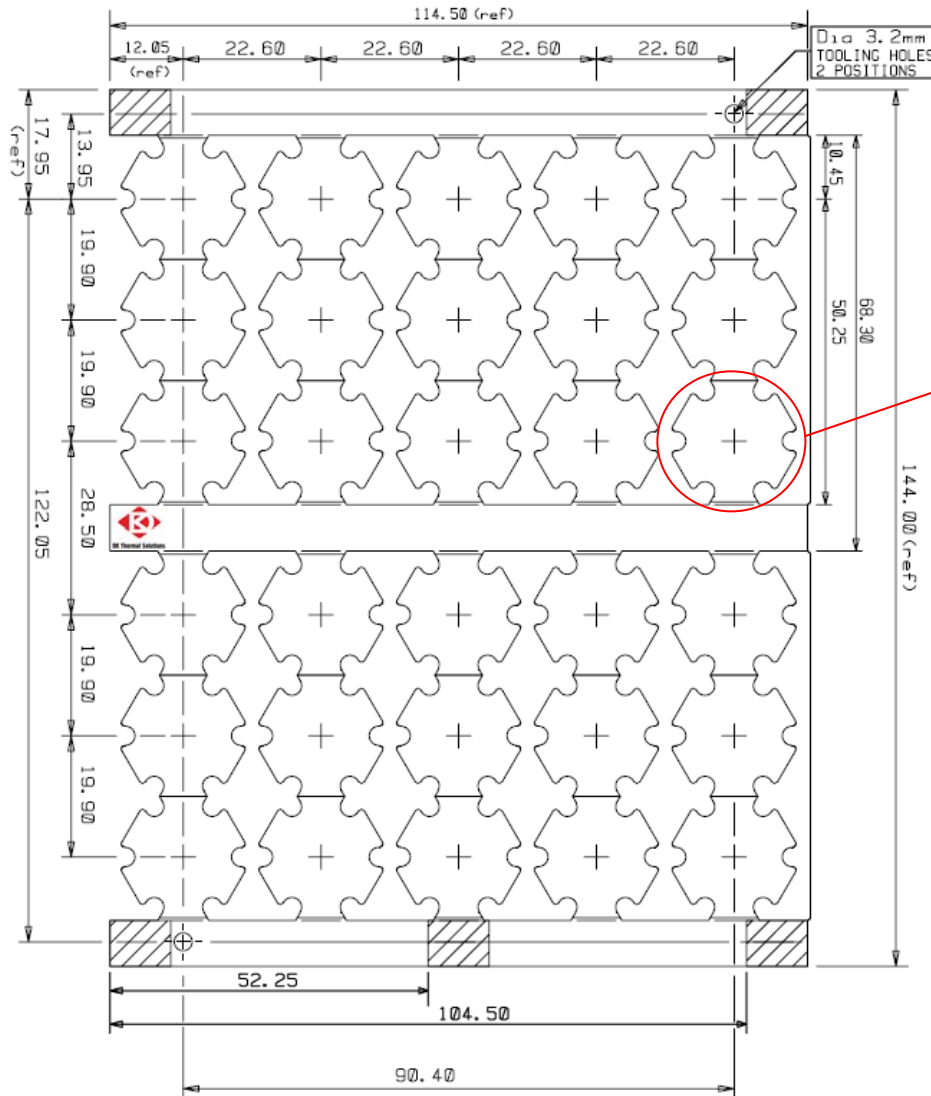

DK Thermal Solutions

Standard Star PCB and 30up array dimensions

OSRAM

| | Material Grade | Thermal Conductivity | Dielectric Thickness |
|--|----------------|----------------------|----------------------|
| | T-Lam 1ka 04 | 3 W/mK | 100 µm |
| | MP 03 | 1.3 W/mK | 75 µm |
| | K1-Z | 2 W/mK | 80 µm |
| | VT-4A1 | 1.3 W/mK | 75 µm |
| | NRA-8 | 1.8 W/mK | 80 µm |

Advanced Power TOPLED

Oslon

Oslon triple

Oslon triple

Oslon Quad 8 pins

Oslon Quad Series

Oslon Quad 8 pins

Oslon x 9 3 strings of 3