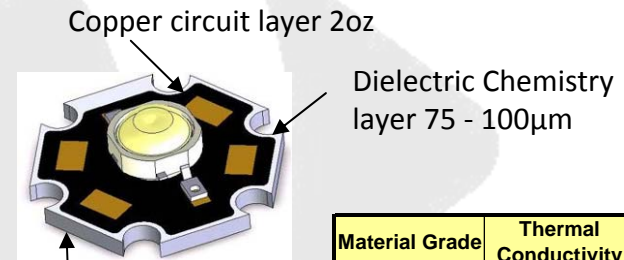

DK Thermal Solutions

Standard Star PCB and 30up array dimensions

OSRAM

| | Material Grade | Thermal Conductivity | Dielectric Thickness |
|--|----------------|----------------------|----------------------|
| | T-Lam 1ka 04 | 3 W/mK | 100 µm |
| | MP 03 | 1.3 W/mK | 75 µm |
| | K1-Z | 2 W/mK | 80 µm |
| | VT-4A1 | 1.3 W/mK | 75 µm |
| | NRA-8 | 1.8 W/mK | 80 µm |